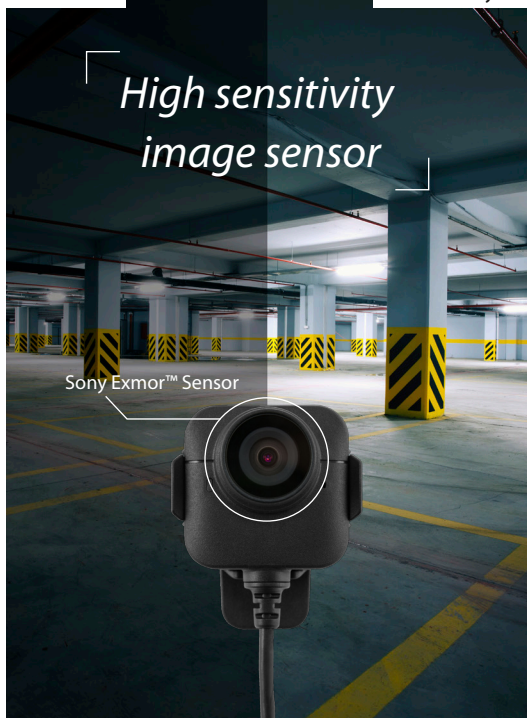

Body Camera DrivePro™ Body 52

Frontline Guardian

1080P
FULL HD
Recording

WORLDWIDE
2 YEAR
WARRANTY

Other brands

DrivePro™ Body 52

Body Camera | DrivePro™ Body 52

Transcend's DrivePro Body 52 body camera features a camera unit connected to the main unit by a flexible cable, allowing for a wide variety of attachment options. Tailor-made for law enforcement, private security, and other professionals, the DrivePro Body 52 is rugged and durable to withstand splashing water and shock. The camera features a Sony Exmor™ Sensor to capture high-resolution images with extremely fine tonal gradation even in low light conditions. With the built-in Wi-Fi function, the DrivePro Body 52 allows users to live-stream footage and snapshots to iOS and Android mobile devices.

Built-in Wi-Fi function for live streaming

360° rotatable clip, Velcro holder and belt holster included

- F/1.8 aperture and 130° viewing angle for clear and smooth 1080P recordings
- Quick snapshot button to take photos while recording
- Excellent shock and water resistant design
- Free download of DrivePro Body Toolbox (Windows only)
- Built-in Battery for up to 3.5 hours* of continuous recordings