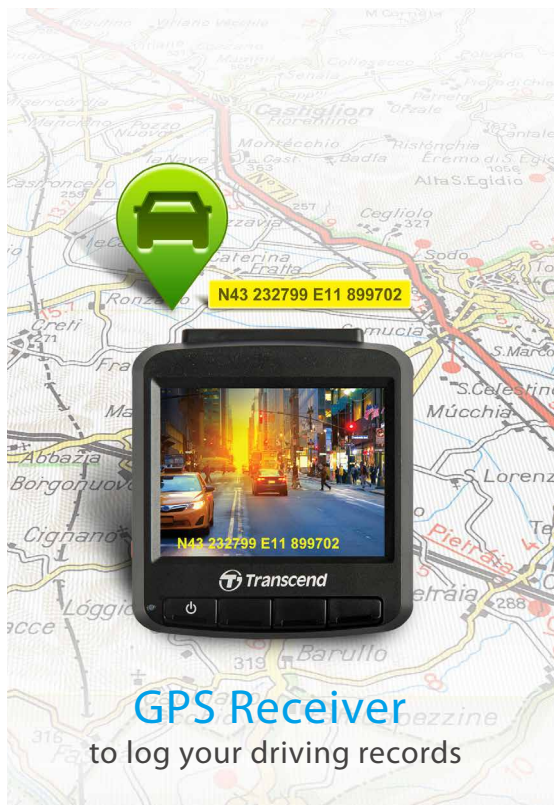

Your Most Trustworthy Eyewitness

Dashcam | DrivePro™ 220

Day or night, Transcend's DrivePro 220 dashcam is a reliable eyewitness on the road. In addition to the excellent hardware design, the DrivePro 220 offers useful features for optimum driving safety, including GPS receiver, Lane Departure Warning System (LDWS), Forward Collision Warning System (FCWS), Speed Alarm, and Parking Mode.

Forward Collision Warning System (FCWS)
helps maintain a safe distance

Parking Mode to safeguard your vehicle when you're not there

- Lane Departure Warning System (LDWS) helps prevent accidents
- Speed alarm reminds you of the speed limit
- Built-in battery to ensure uninterrupted recording
- Built-in G-Sensor to detect impact and protect current recording
- F1.8 aperture and 130° viewing angle for clear and smooth 1080P recordings
- Wi-Fi connectivity and exclusive DrivePro New App
- DrivePro PC Tool to easily select and play videos (Windows only)

DrivePro™ 220

Ordering Information

TS16GDP220A Adhesive Mount
TS16GDP220M Suction Mount

Includes a 16GB High Endurance memory card

Dimensions	70.2mm x 63.1mm x 34.5mm (2.76" x 2.48" x 1.36")
Weight	90 g (3.17 oz)
Display Type and Size	2.4" color LCD
Power Supply	Input: DC 12V~24V Output: DC 5V 1A
Video Formats	H.264 (MOV: up to 1920x1080 30fps)
Operating Temperature	-20°C (-4°F) ~ 65°C (149°F)
Storage Temperature	-25°C (-13°F) ~ 70°C (158°F)
Certificates	CE, FCC, BSMI, KC, NCC, MIC, RCM
Warranty	Two-year Limited Warranty