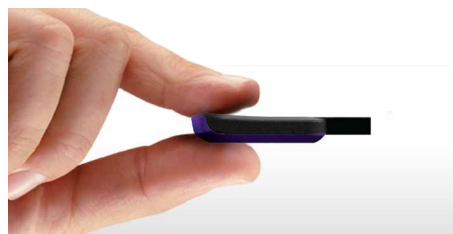

One-handed accessibility

Facilitate your Digital Life
Simple yet exquisite designs

USB Flash Drives | JetFlash Capless Series

Losing USB end caps can be quite annoying, not to mention the inconvenience of taking the cap on and off every time the drive is used. For extra convenience and protection, Transcend's JetFlash Capless Series offers a choice of capless, retractable designs or ultra-small, rugged drives that not only protect the device and its contents, but are compact and easy to carry around.

Extremely slim & lightweight

Lanyard/Keychain Attachment Hole

- Convenient capless design for one-handed operation
- Compact and lightweight for supreme portability
- Wide-range of stylish designs and storage capacities available
- Offers free download of Transcend Elite & RecoverX
- Limited Lifetime Warranty